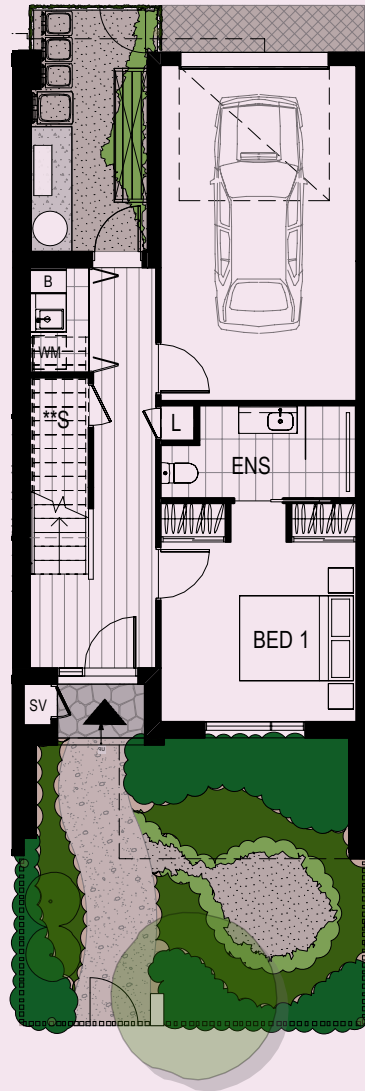

The Zephyr

by mirvac

SEVEN STAR LIVING

2 2

Area	
Ground floor	41m ²
First floor	75m ²
Internal area	117m ²
Balcony	9m ²
Garage	24m ²
External area	33m ²
Total area	149m ²

Legend

- B Broom cupboard
- L Linen
- F Fridge space
- P Pantry
- S Storage
- WO Wall oven
- D Dishwasher
- SV Service cupboard
- WM Laundry appliance space
- * Void
- **S Low head height storage
- ** Non-trafficable roof
- Stone Paving
- Stone Steppers
- Exposed Aggregate
- Concrete
- Gravel
- Paving
- Garden Beds
- Evergreen Tree
- Tall Shrub Planting
- Shrub Planting
- Mixed Planting
- Ground Cover Planting
- Deciduous Climber

Ground floor

First floor

0 1 2 4m