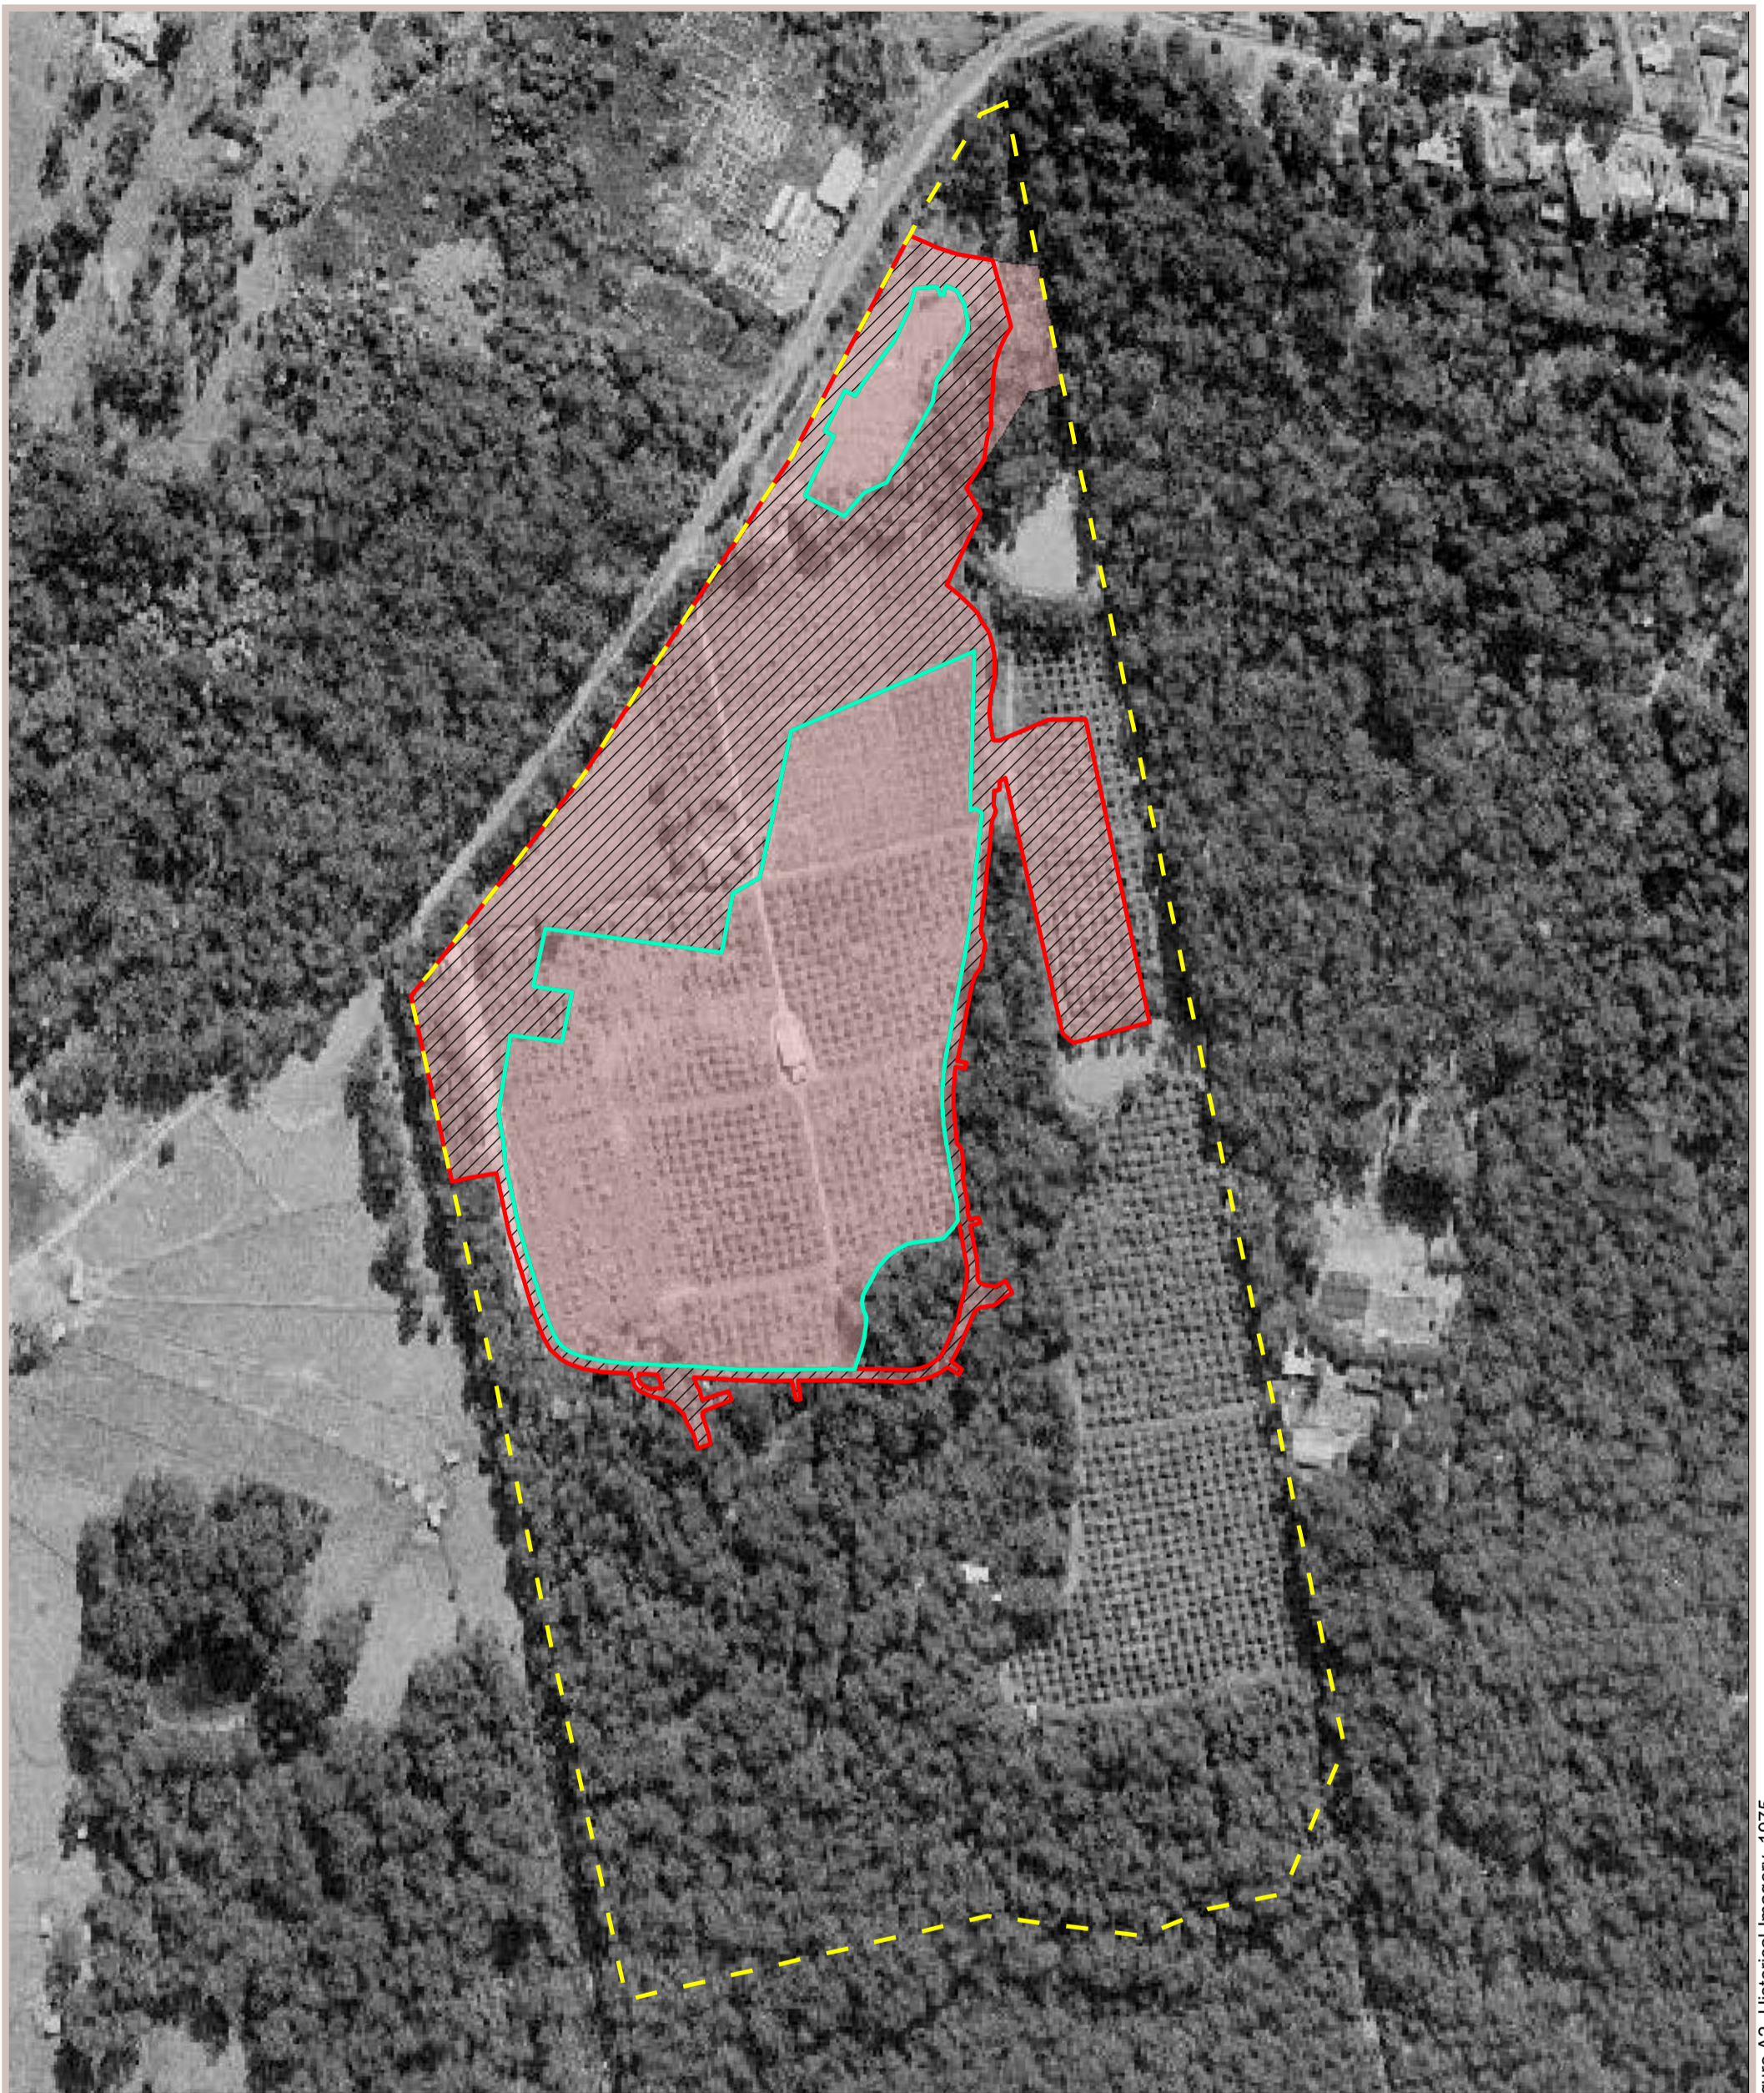

- Legend**
-  The Property
 -  Previous Development Footprint (2021)
 -  Current Development Area
 -  Excluded Area

Coordinate System: MGA Zone 56 (GDA 94) 

Image Source:
Image © Sixmaps (2022)
Dated: 1943

Figure A1. 1943 aerial imagery of the property

0 50 100 m

 A horizontal scale bar with markings at 0, 50, and 100 meters.

Legend

- The Property
- Previous Development Footprint (2021)
- Current Development Area
- Excluded Area

Coordinate System: MGA Zone 56 (GDA 94)

Image Source:
 Image © Historical Imagery Viewer
 NSW Government (2022)
 Dated: 1975

Figure A2. 1975 aerial imagery of the property

0 50 100 m

Legend

- The Property
- Previous Development Footprint (2021)
- Current Development Area
- Excluded Area

Figure A5. 1998 aerial imagery of the property

0 50 100 m

- Legend**
- The Property
 - Previous Development Footprint (2021)
 - Current Development Area
 - Excluded Area

Coordinate System: MGA Zone 56 (GDA 94)