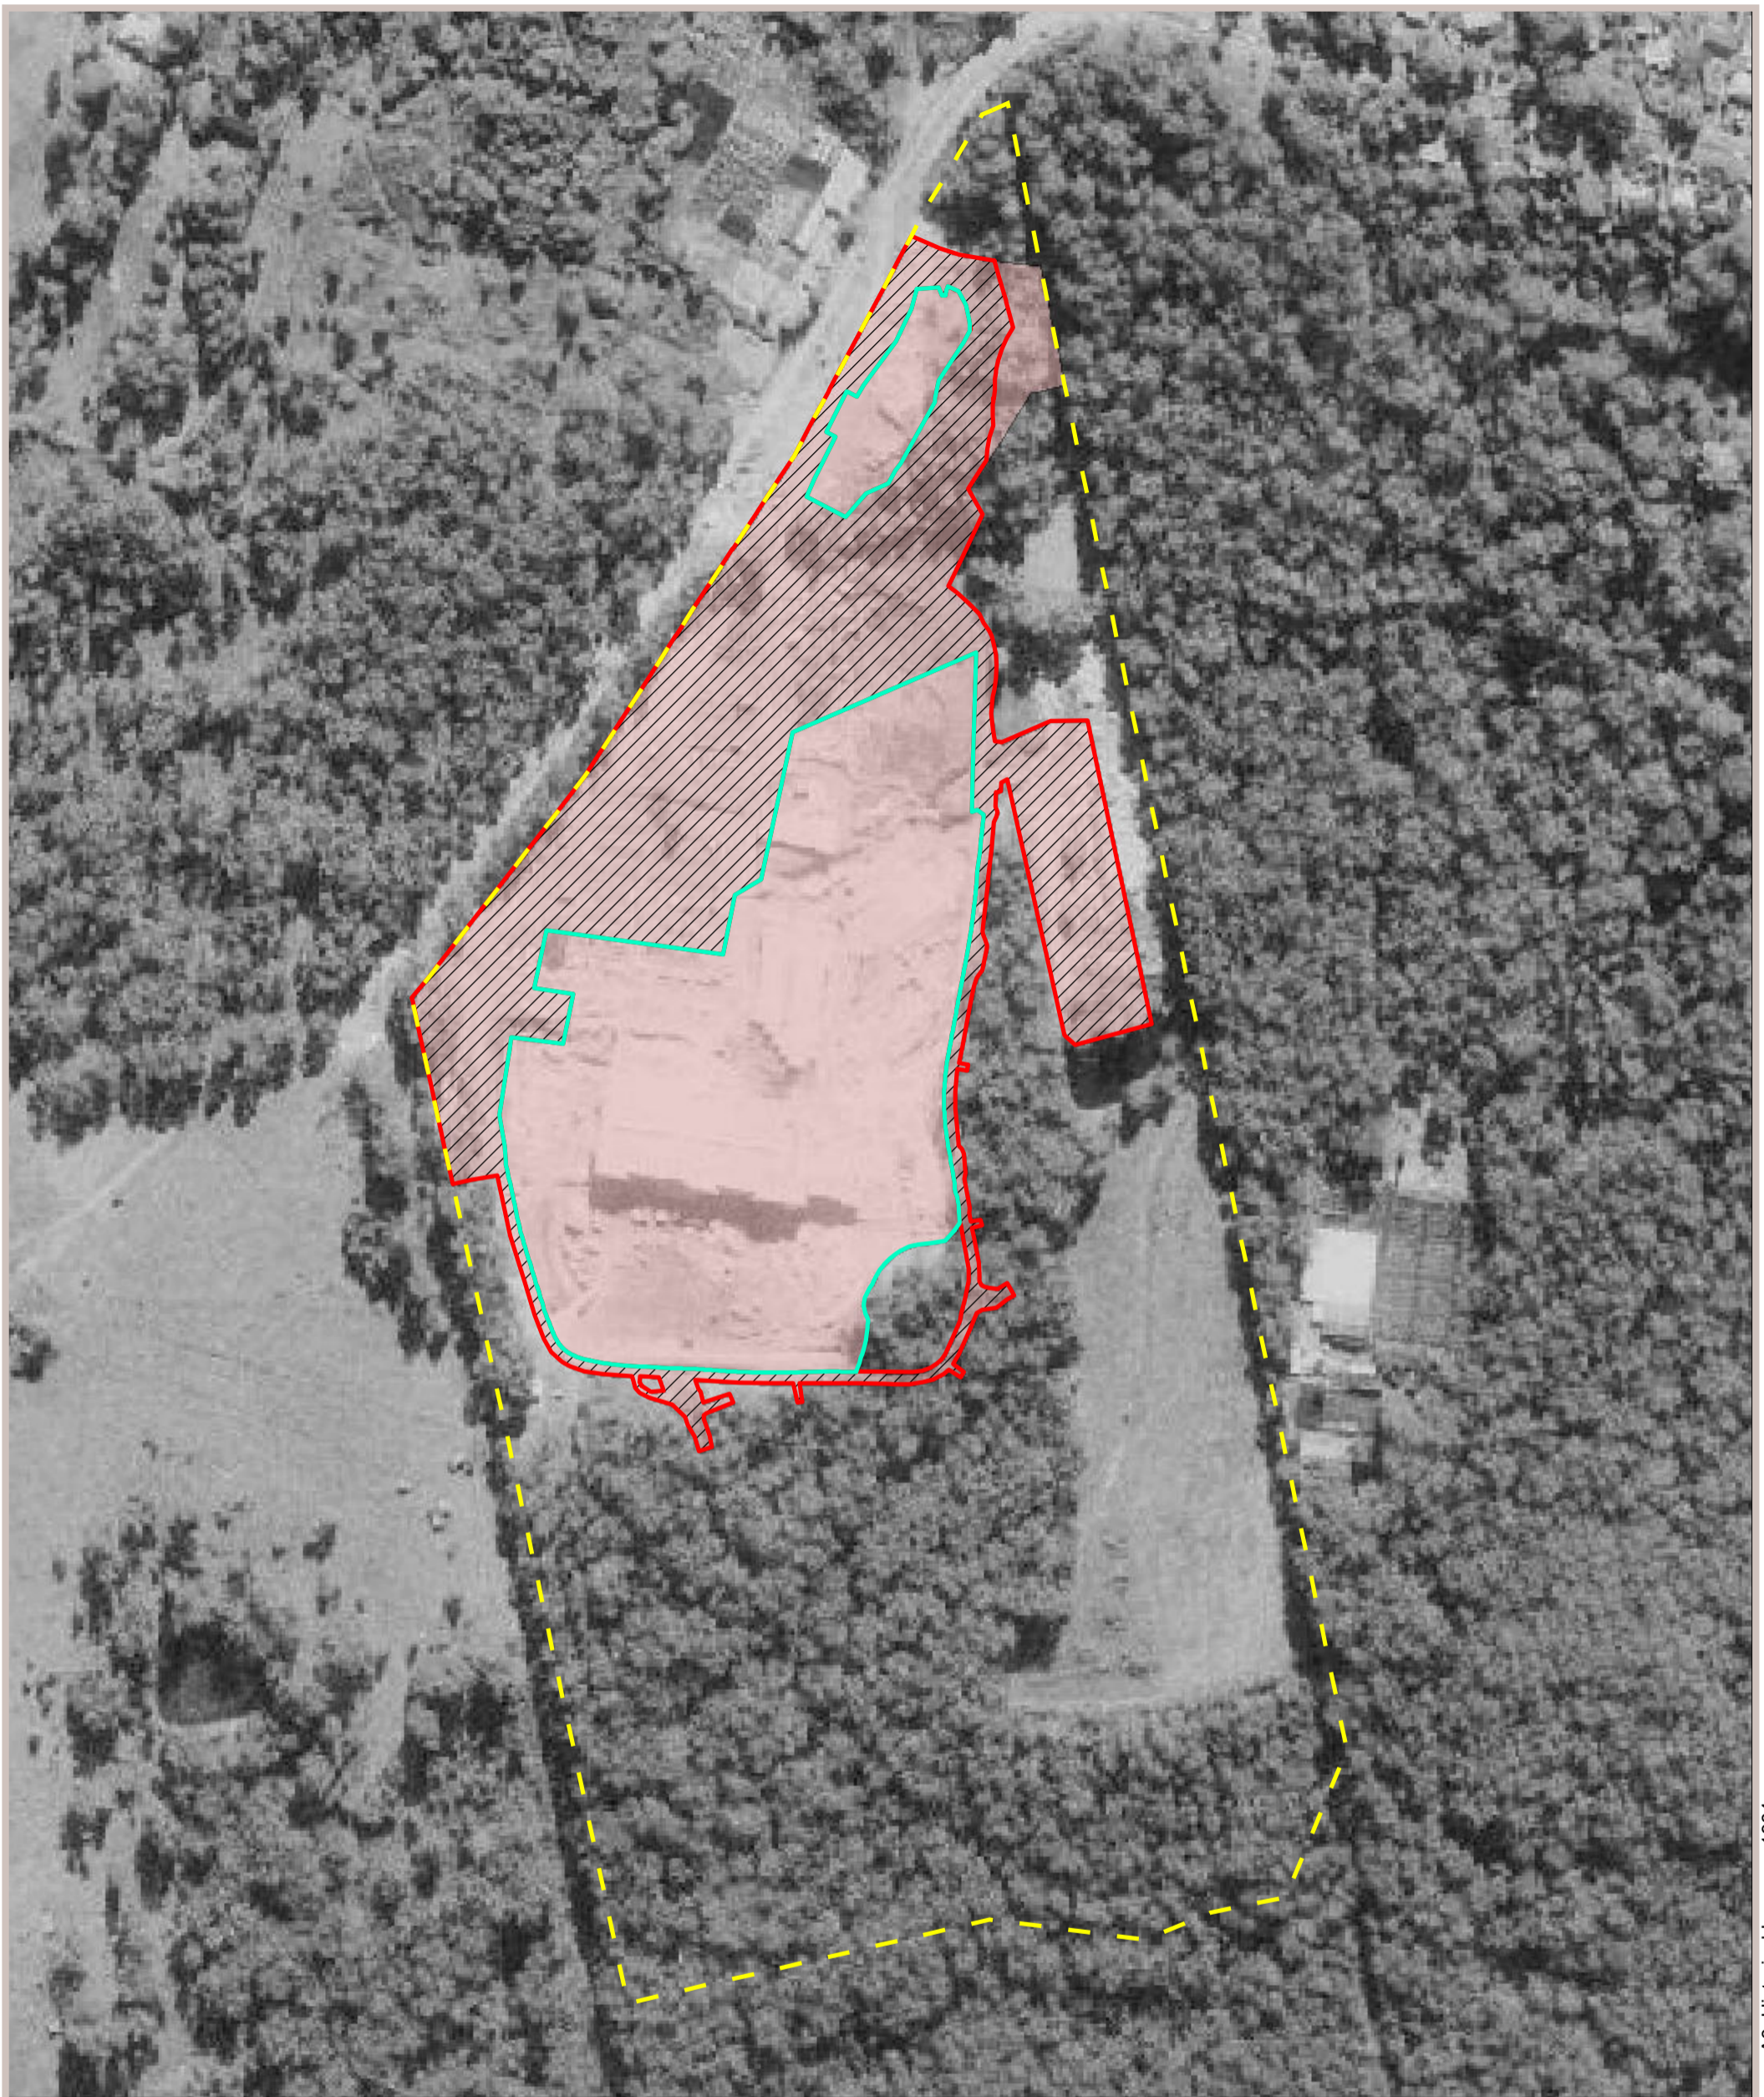

- Legend**
-  The Property
 -  Previous Development Footprint (2021)
 -  Current Development Area
 -  Excluded Area

Coordinate System: MGA Zone 56 (GDA 94) 

Image Source:
Image © Sixmaps (2022)
Dated: 1943

Figure A1. 1943 aerial imagery of the property

0 50 100 m

 A horizontal scale bar with markings at 0, 50, and 100 meters.

Legend

- The Property
- Previous Development Footprint (2021)
- Current Development Area
- Excluded Area

Coordinate System: MGA Zone 56 (GDA 94)

Image Source:
 Image © Historical Imagery Viewer
 NSW Government (2022)
 Dated: 1975

Figure A2. 1975 aerial imagery of the property

0 50 100 m

Legend

- The Property
- Previous Development Footprint (2021)
- Current Development Area
- Excluded Area

Coordinate System: MGA Zone 56 (GDA 94)

Image Source:
 Image © Historical Imagery Viewer
 NSW Government (2022)
 Dated: 1984

Figure A3. 1984 aerial imagery of the property

0 50 100 m

- Legend**
- The Property
 - Previous Development Footprint (2021)
 - Current Development Area
 - Excluded Area