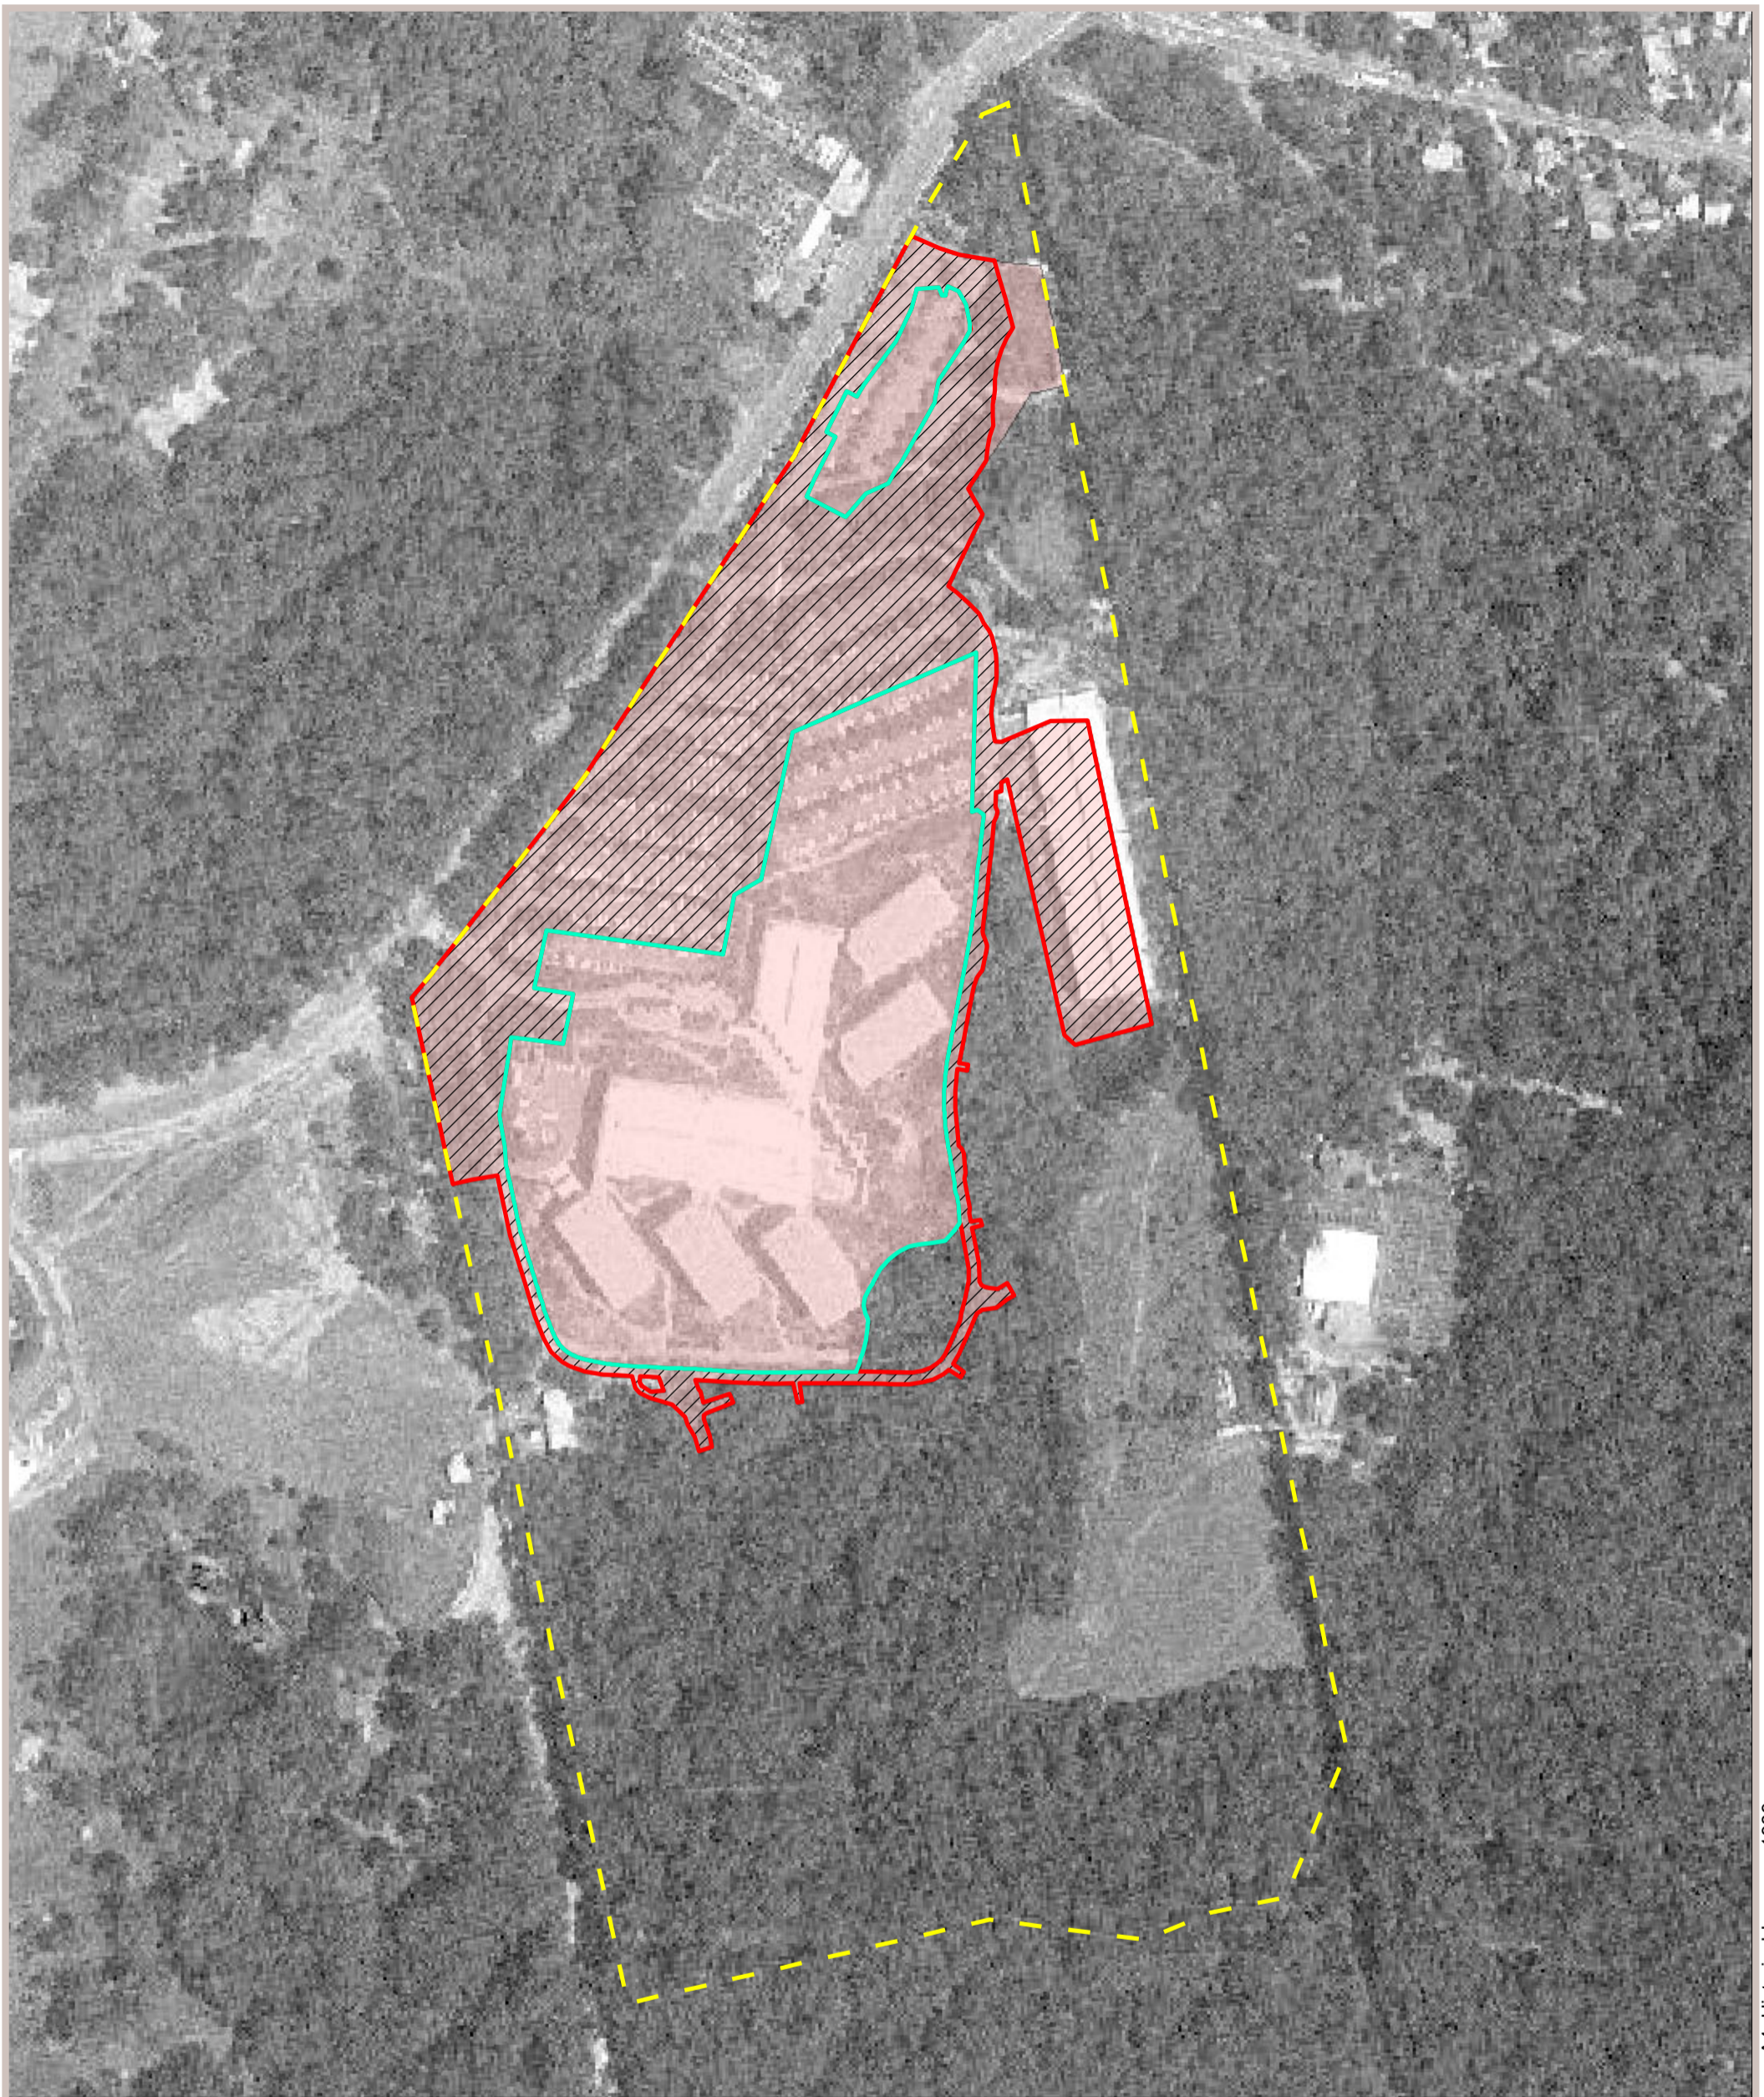

- Legend**
-  The Property
 -  Previous Development Footprint (2021)
 -  Current Development Area
 -  Excluded Area

Coordinate System: MGA Zone 56 (GDA 94) 

Image Source:
Image © Sixmaps (2022)
Dated: 1943

Figure A1. 1943 aerial imagery of the property

0 50 100 m

 A horizontal scale bar with markings at 0, 50, and 100 meters.

Legend

- The Property
- Previous Development Footprint (2021)
- Current Development Area
- Excluded Area

Coordinate System: MGA Zone 56 (GDA 94)

Image Source:
 Image © Historical Imagery Viewer
 NSW Government (2022)
 Dated: 1975

Figure A2. 1975 aerial imagery of the property

0 50 100 m

Legend

- The Property
- Previous Development Footprint (2021)
- Current Development Area
- Excluded Area

Coordinate System: MGA Zone 56 (GDA 94)

Image Source:
 Image © Historical Imagery Viewer
 NSW Government (2022)
 Dated: 1984

Figure A3. 1984 aerial imagery of the property

0 50 100 m

- Legend**
- The Property
 - Previous Development Footprint (2021)
 - Current Development Area
 - Excluded Area